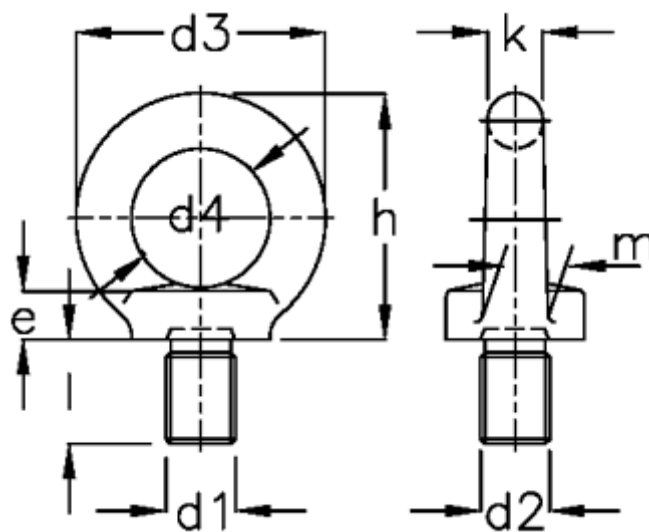

Article number: 20580M12NI
Description: E+G Lifting eye bolts
DIN 580-M12-NI

Measures

$d1 = M12$	$K = 12$
$d2 = 30$	$l = 20.5$
$d3 = 54$	$m = 14$
$d4 = 30$	
$e = 10$	
$F1 = 3400$	
$F2 = 2400$	
$H = 53$	